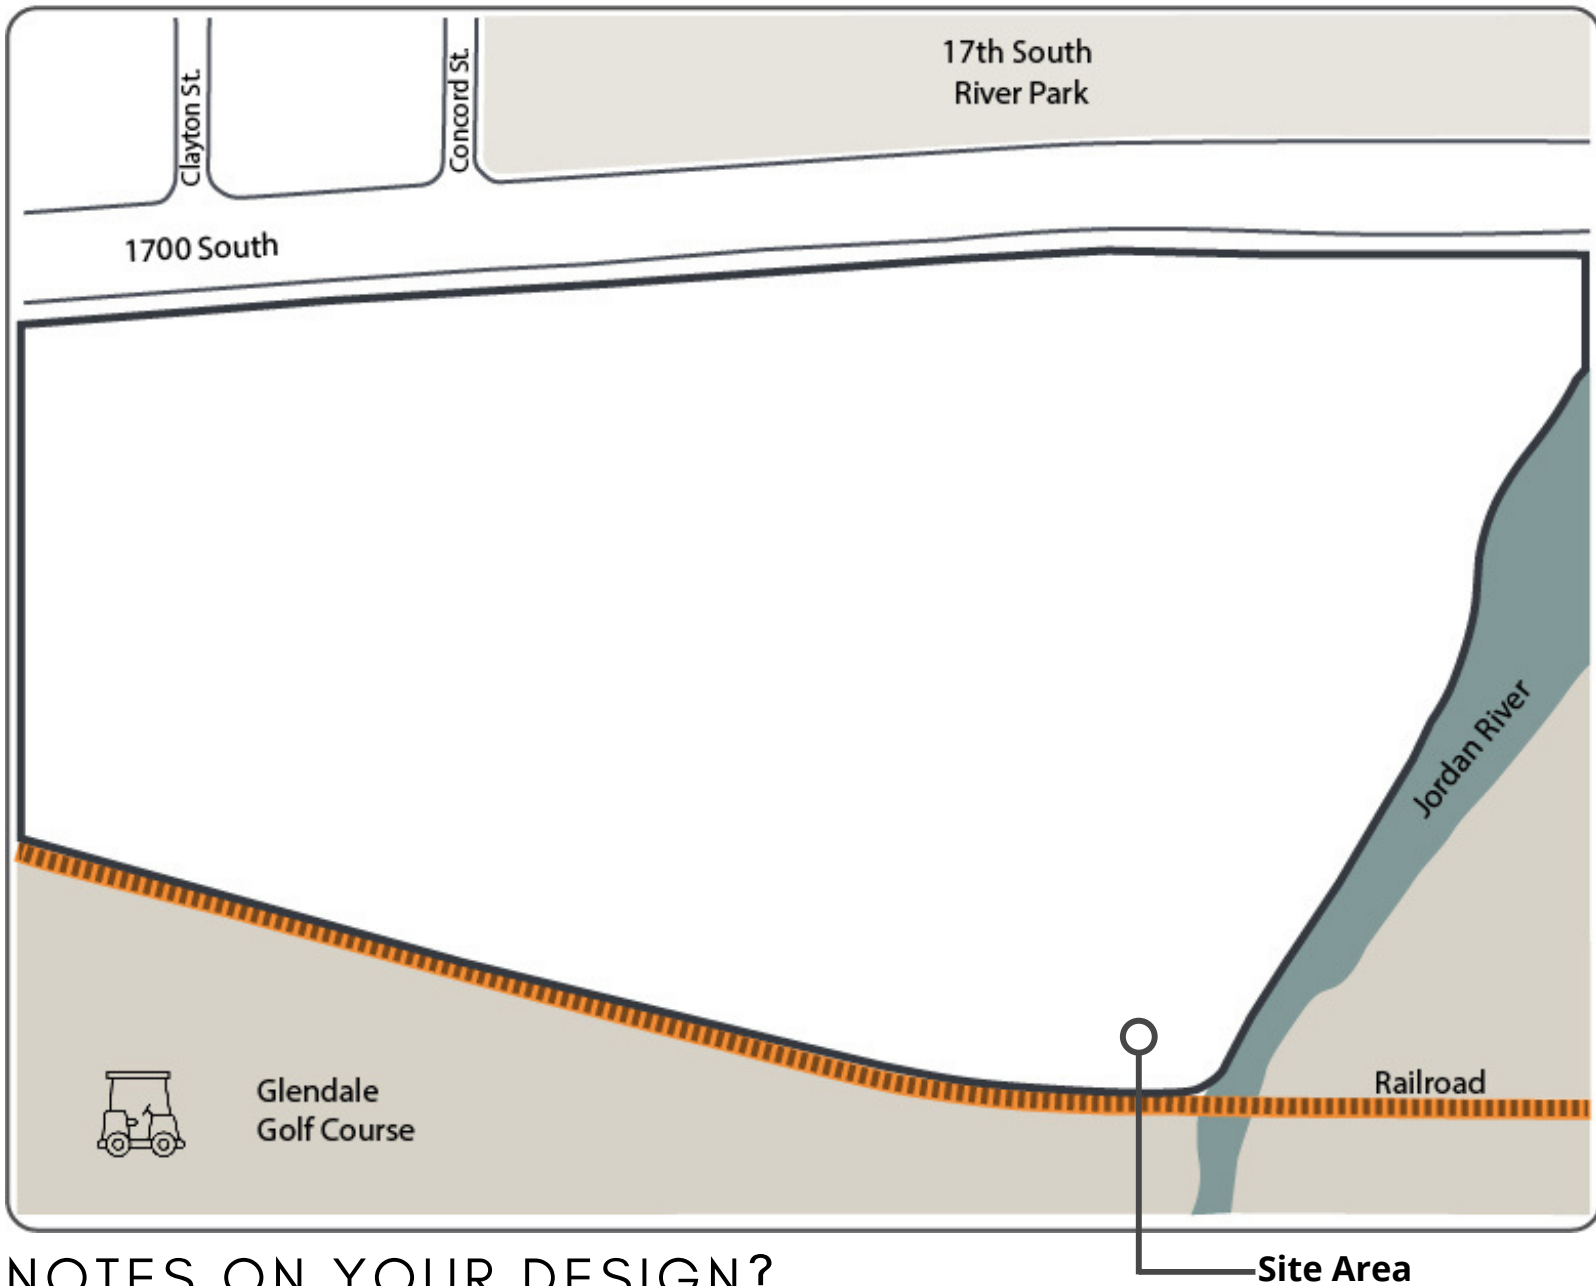

# RAGING WATERS SITE

## 1700 S | 1200 W

Visioning Exercise  
*What would you like to see here?*  
*¿Que te gustaria ver aqui?*

NOTES ON YOUR DESIGN?

### THINGS TO CONSIDER:

- ADA ACCESSIBILITY
- PARKS & OPEN SPACE
- WATER FEATURE(S)
- FOOD & DRINK OPTIONS
- JORDAN RIVER ACCESS
- PUBLIC ART
- PROXIMITY TO SURROUNDING AREAS: GOLF COURSE, 1700 S. PARK, JORDAN RIVER TRAIL