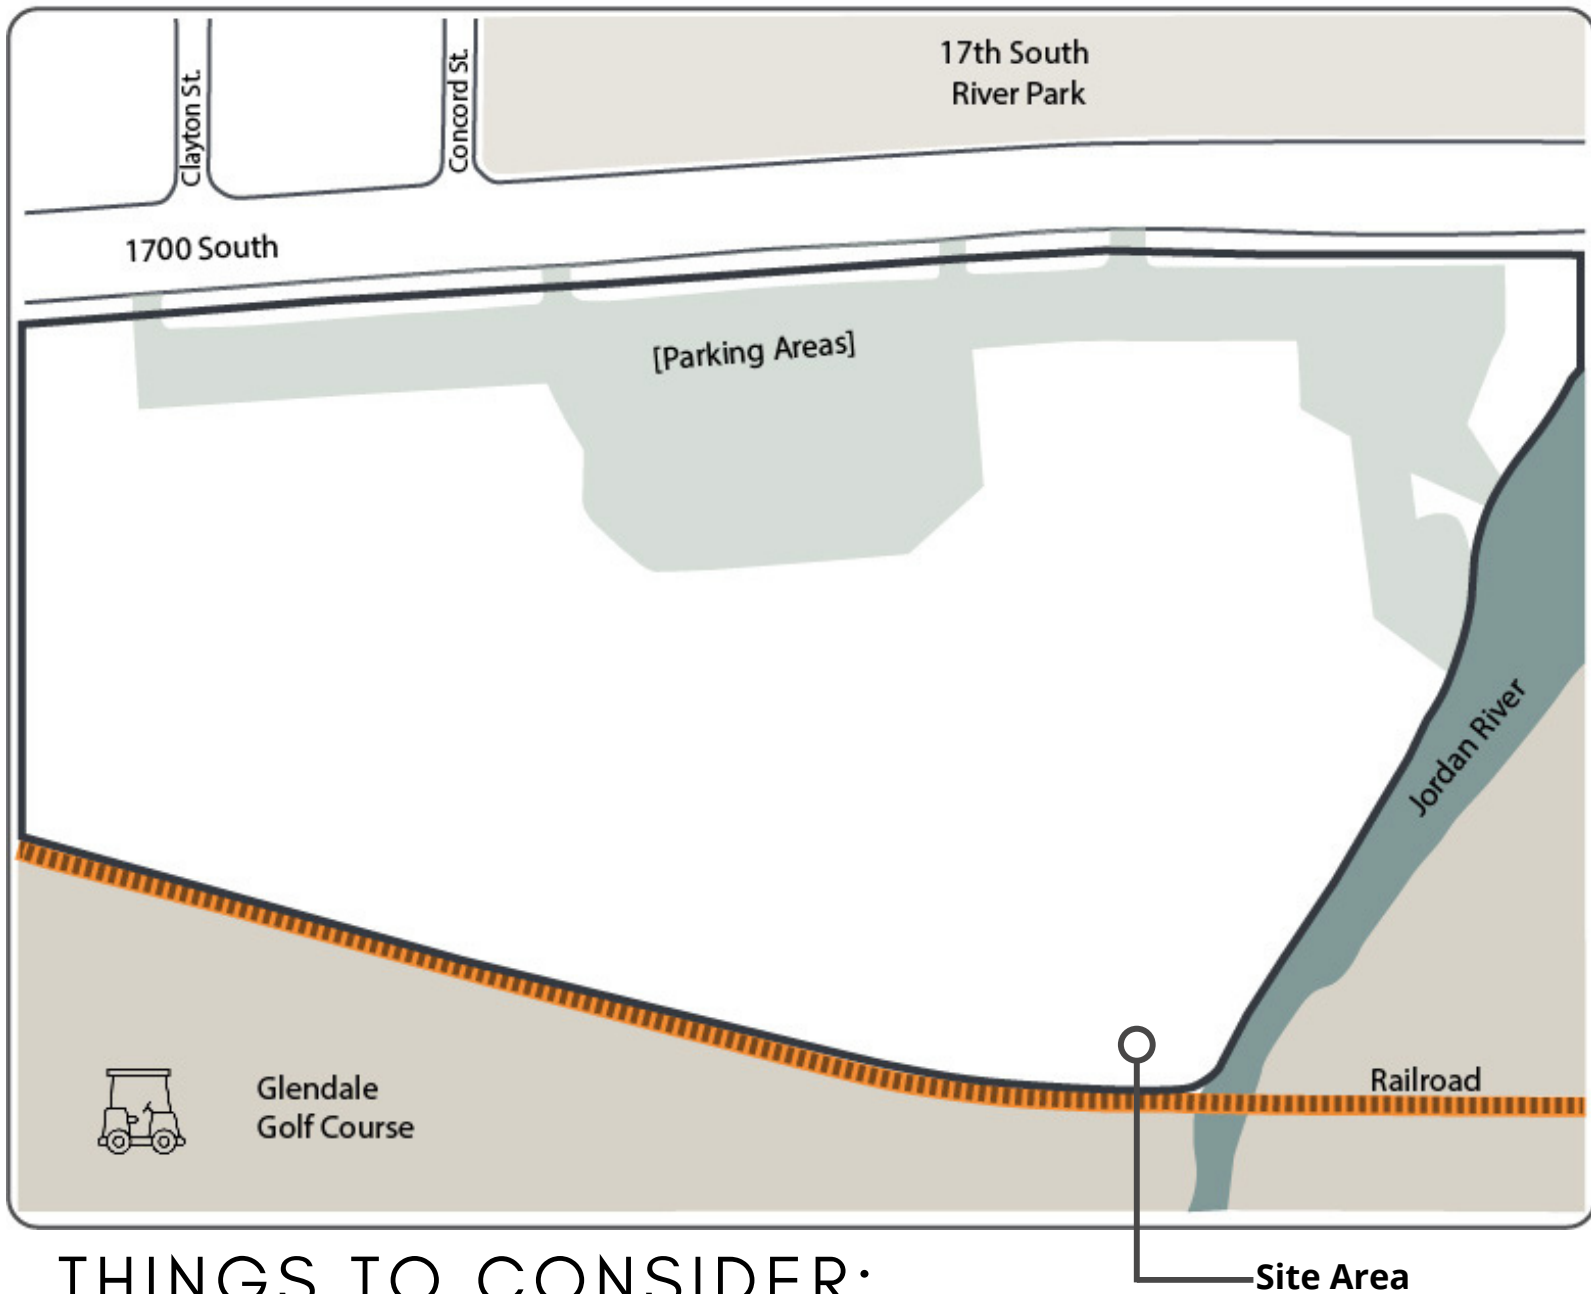

# RAGING WATERS SITE

### THINGS TO CONSIDER:

- ADA ACCESSIBILITY
- PARKS & OPEN SPACE
- WATER FEATURE(S)
- FOOD & DRINK OPTIONS
- JORDAN RIVER ACCESS
- PUBLIC ART
- PROXIMITY TO SURROUNDING AREAS: GOLF COURSE, 1700 S. PARK, JORDAN RIVER TRAIL